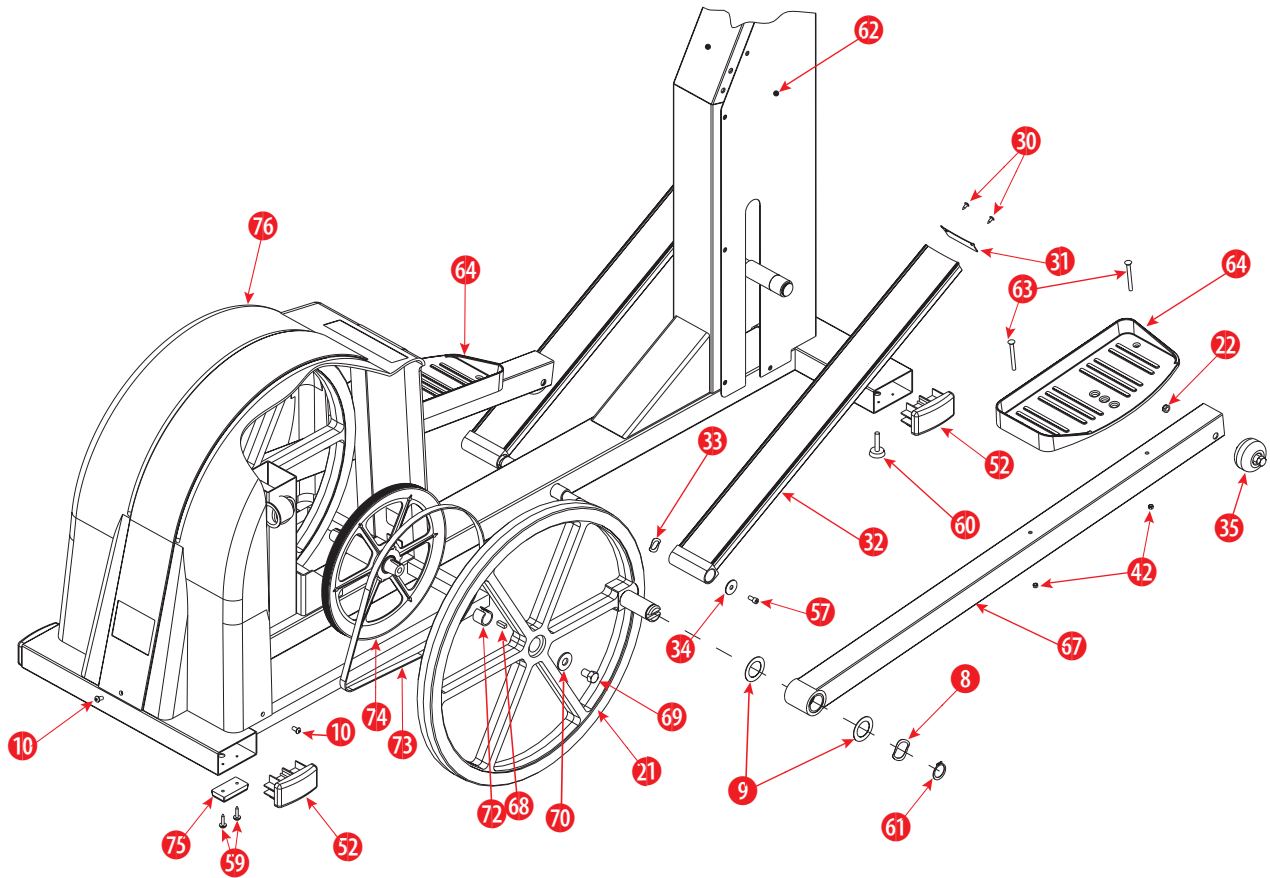

NGS Schematics

Precor EFX 544 Drive Assembly

Drive Assembly

8	PRX10248-107	Washer, wave	57	PRX10003-152	Allen Head Bolt
9	PRX10241-105	Washer, thrust	59	PRX10141-107	Hex Head Screw
10	PRX10005-157	Cover Screw	60	PRX11211-102	Leveler
21	PRX50528-106	Flywheel, 544, pin not included	61	PRX10133-115	Snap Ring
22	PRX10008-102	Lock Nut	62	PRX50523-106	Assembly Front Cover
30	PRX10016-108	Screw	63	PRX10139-137	Machine Screw, stainless steel
31	PRX37549-101	End Cap, ramp	68	PRX10220-108	Key, for flywheel
32	PRX50534-102	Ramp Assembly, w/end cap	70	PRX11332-101	Washer
33	PRX10248-108	Wave Washer	72	PRX37828-101	Bushing, for flywheel
34	PRX10249-105	Washer, stainless steel	73	PRX10561-109	Drive Belt, poly V
35	PRX50532-108	Assembly, wheel	74	PRX50517-108	Pulley Assembly, w/shaft, 544
42	PRX10008-110	Lock Nut	64	PRX31074-101	Foot, molded plastic
52	PRX34063-101	End Cap	76	PRX50519-106	Rear Cover Assembly